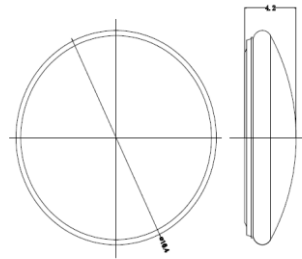

CF3004

Elitco Lighting

LED Decorative Ceiling Fixture

SOURCE : LED Module 22Watts

PRODUCT DESCRIPTION

- A. Multi-faceted fixture interior engineered to maximize LED module performance.
- B. LED module designed to deliver maximum light levels to work surface without fixture glare.
- C. Opaque white acrylic lens provides maximum optical comfort and effective light distribution. The low profile dimmable unit is ETL damp listed and produces 1672 lumens at 80+ CRI.

LED Ceiling Fixture

CF3004

CF3004

Luminous flux	1672Lm
Maximum intensity	289.6 cd
Input wattage	22W
Lumens per watt	76 LPW
Beam angle	116°

Model #	CF3004
Input Voltage	120V AC, 60Hz
Color Temperature	5000K
CRI	80+
Current	200mA
Watts	22W
Lumens	1672
Beam Angle	116°
Dimmable	Most triac and ELV dimmers
Housing Material	Aluminum
Lens	Frosted polycarbonate
Rating	c/ETL/us Listed, wet locations
Dimensions	16"*4.2"
Power Factor	94%
Mounting	Recessed/Surface mount
LED Type	308 Seoul LEDs
Average Life (Hrs)	50,000 hrs